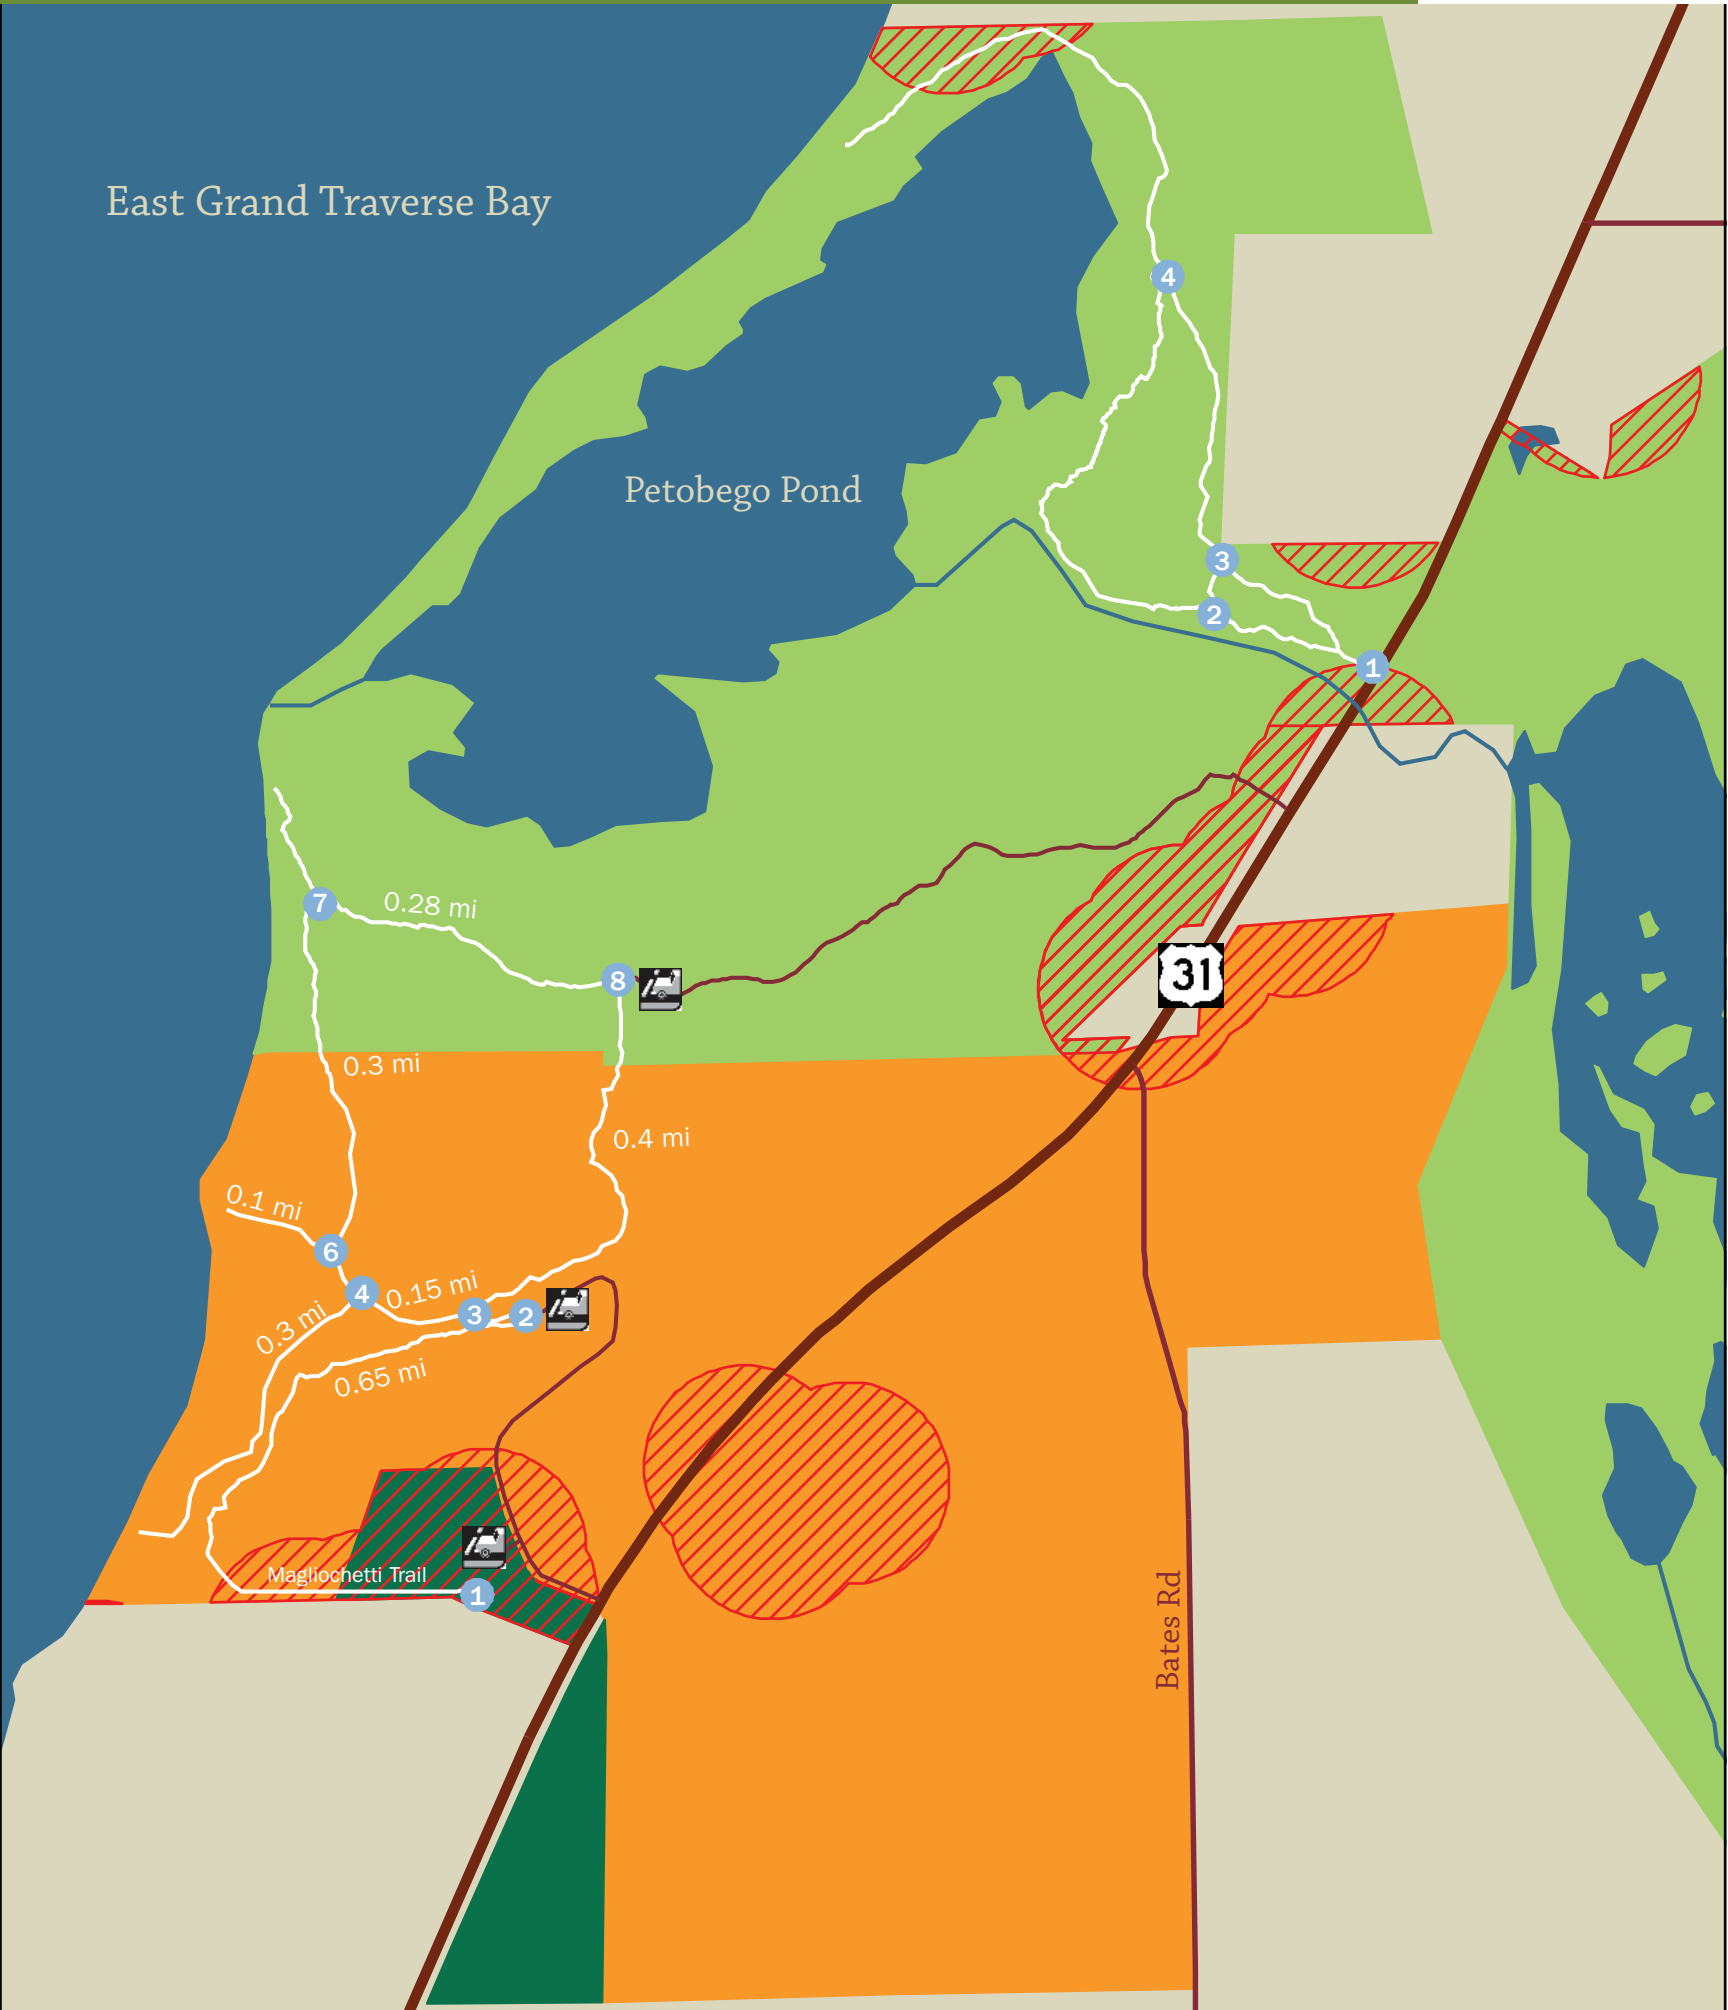

MAPLE BAY PARK AND NATURAL AREA

OWNED AND CO-MANAGED BY:

PROTECTED AND CO-MANAGED BY:

PROTECTING SIGNIFICANT NATURAL, SCENIC, AND FARM LANDS—AND ADVANCING STEWARDSHIP—NOW AND FOR FUTURE GENERATIONS

GTRLC.ORG

LEGEND

- | | | | |
|---|--|---|---------------------------|
|  | Maple Bay Park and Natural Area (GT County) |  | Hiking Trails |
|  | Maple Bay Farm (GTRLC) |  | Intersections/ Trail Maps |
|  | Petobego State Game Area (State of Michigan) |  | No Hunting Zones |